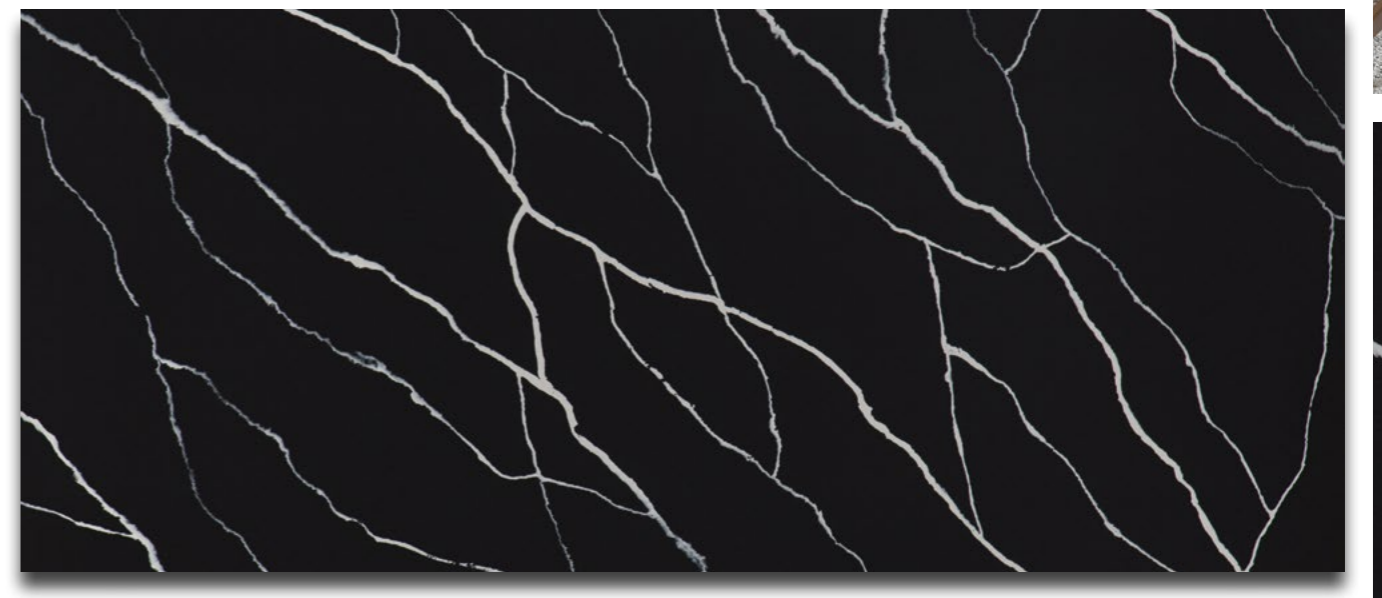

Q850

Urban Grigio

3200x1600x20 mm

3200x1600x20 mm

Q765

Nero Marquina