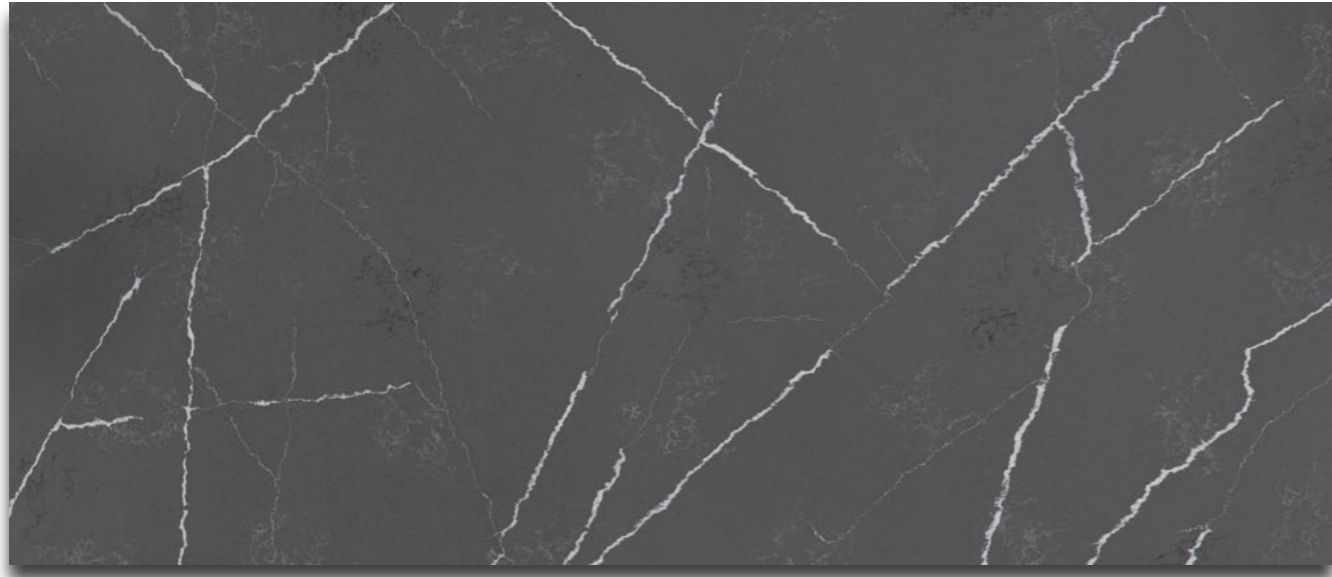

Q850

Urban Grigio

3200x1600x20 mm

3200x1600x20 mm

Q765

Nero Marquina