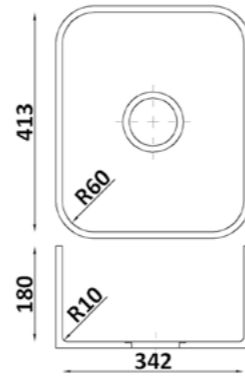

GRANDEX sinks and washbasins

Sinks to order

model **W160**

model **W342**

model **W413**

model **W500**

model **WD352**

Sinks to order

model **WS450**

model **WS500**

model **WV390**