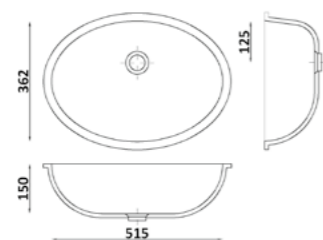

model **JK301**