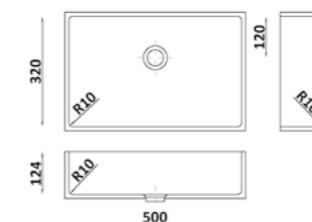

model **UK500**