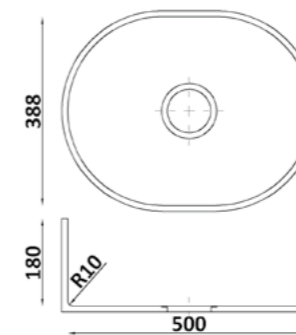

Sinks to order

model **WS450**

model **WS500**

model **WV390**

Technical characteristics of GRANDEX

Minimum order: 0.5 slab.

Slab weight: 60 kg.

Composition of GRANDEX solid surface