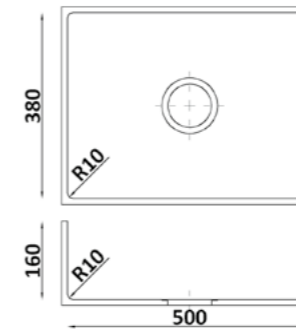

Sinks to order

model **WS450**

model **WS500**

model **WV390**

Technical characteristics of GRANDEX

Minimum order: 0.5 slab.

Slab weight: 60 kg.

Composition of GRANDEX solid surface