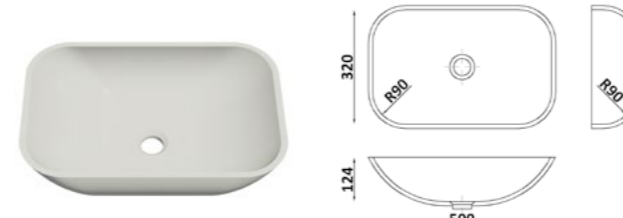

Washbasins to order

model **UQ500**