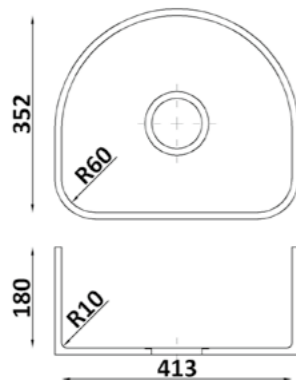

model **WO390**

model **WD352**