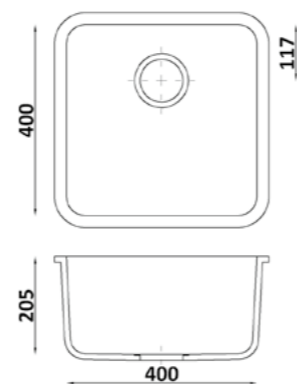

model **JK104**