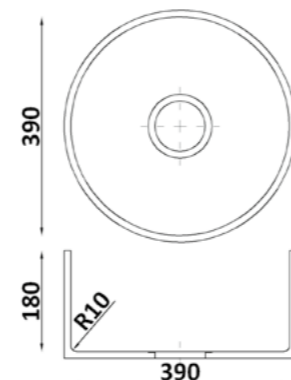

model **WO390**

Sinks to order