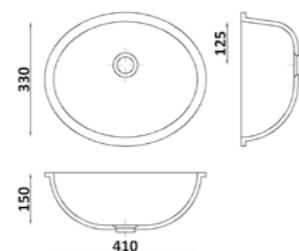

model **JK302**