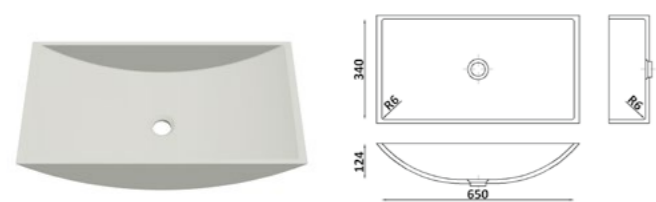

# GRANDEX sinks and washbasins

Washbasins to order

model **UD600**

model **UK600**

model **UC650**

model **UO320**

model **UO360**

model **UO400**