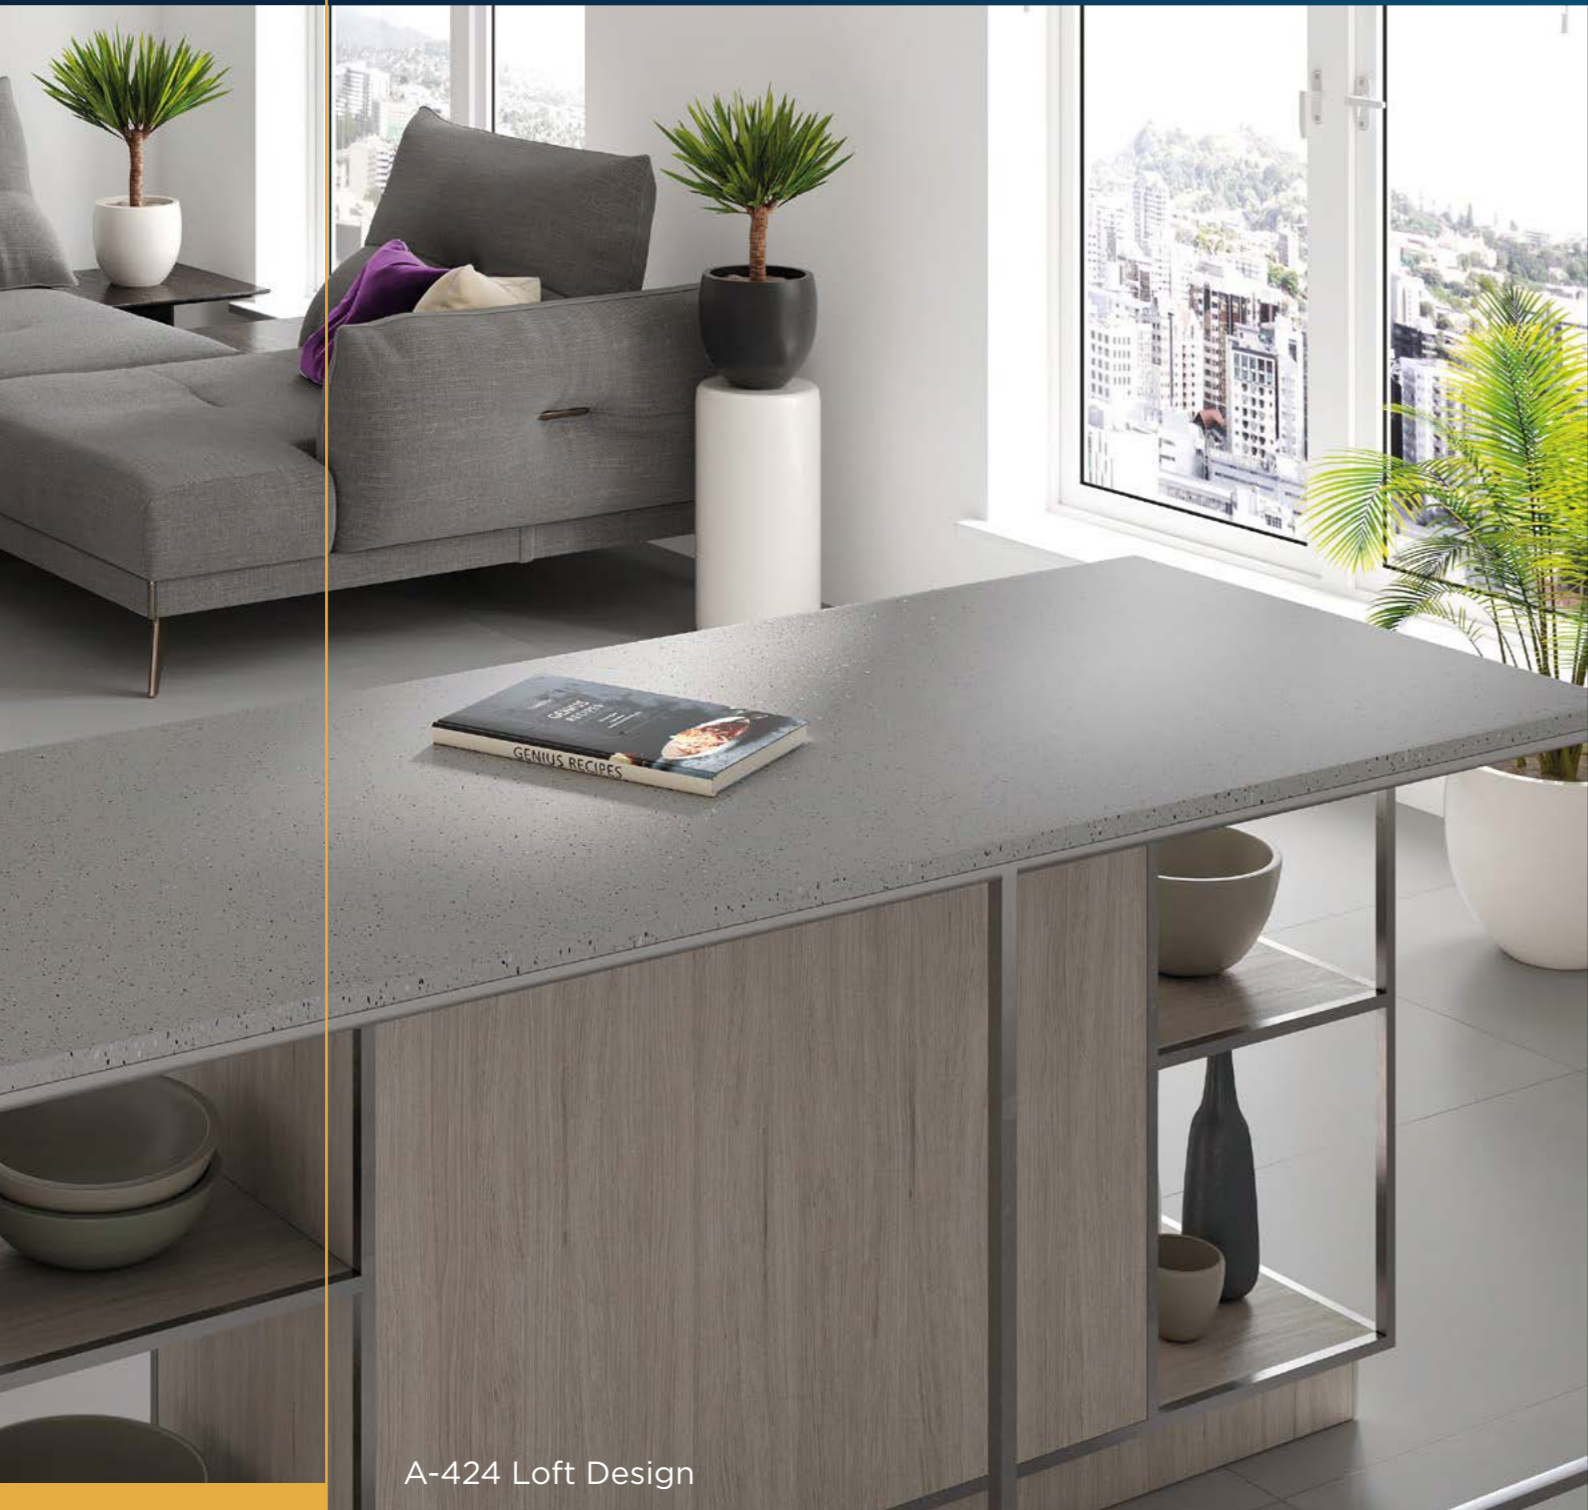

# ADVENTURE

Collection

A-424 Loft Design

GRANDEX®

Dimensions  
3680x760 ± 12mm

Collection

ADVENTURE

A-401 Cloudy Mount