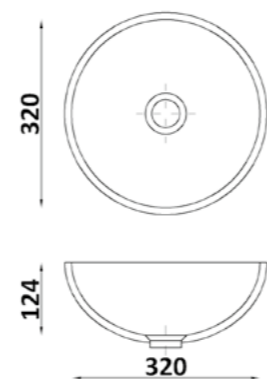

# GRANDEX sinks and washbasins

Washbasins to order

model **UD600**

model **UK600**

model **UC650**

model **UO320**

model **UO360**

model **UO400**