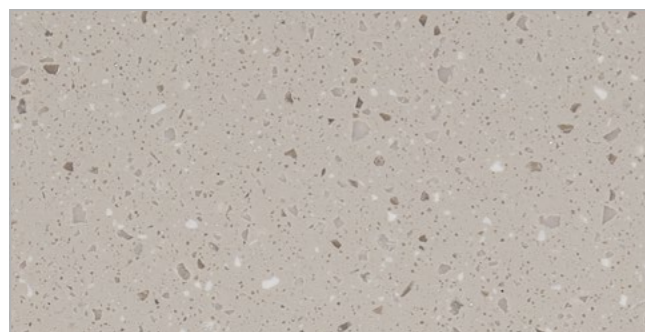

A-425 Urban Project

The images may not accurately
represent the natural colour of the stone.