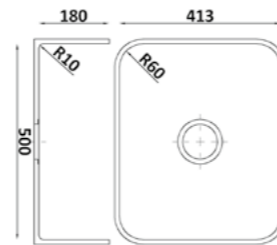

GRANDEX sinks and washbasins

Sinks to order

model **W160**

model **W342**

model **W413**

model **W500**

model **WD352**

Sinks to order

model **WS450**

model **WS500**

model **WV390**