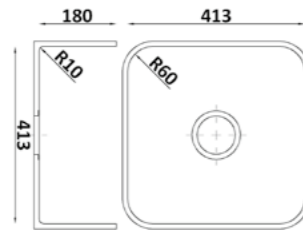

GRANDEX sinks and washbasins

Sinks to order

model **W160**

model **W342**

model **W413**

model **W500**

model **WD352**

Sinks to order

model **WS450**

model **WS500**

model **WV390**