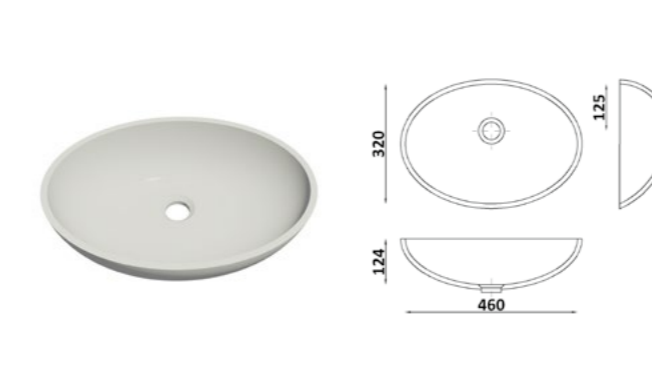

model **UV460**