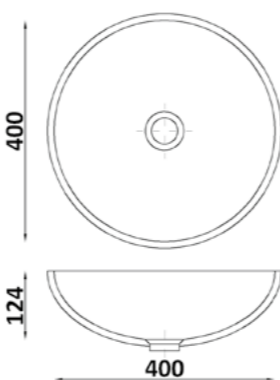

# GRANDEX sinks and washbasins

Washbasins to order

model **UD600**

model **UK600**

model **UC650**

model **UO320**

model **UO360**

model **UO400**