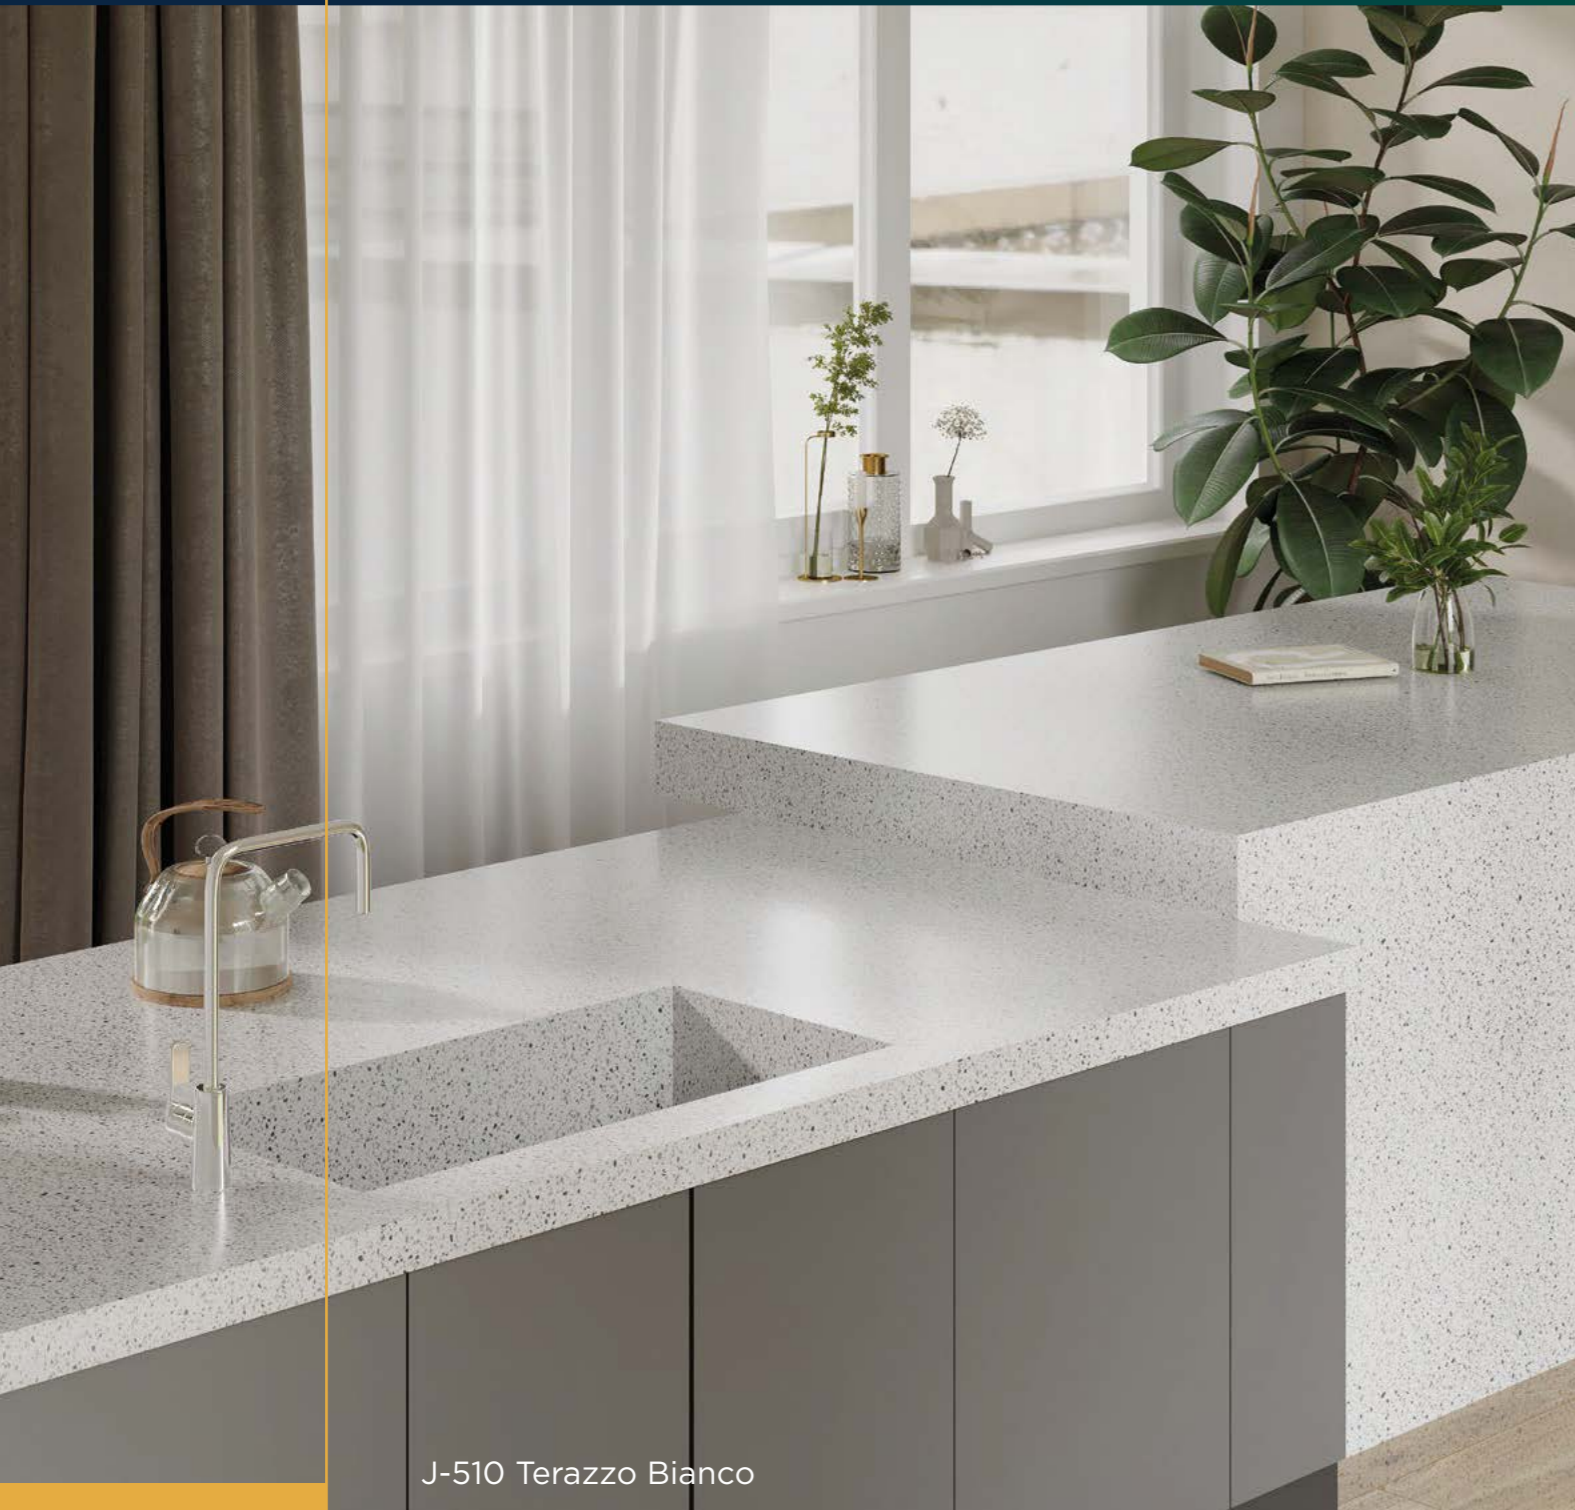

JEWEL
Collection

J-510 Terazzo Bianco

GRANDEX®