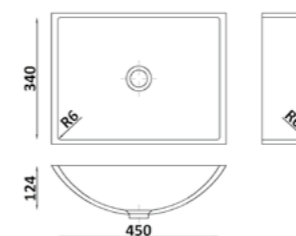

Washbasins to order

model **UC450**