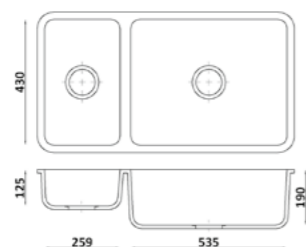

GRANDEX sinks and washbasins

Factory-made sinks and washbasins Grandex

model **JK102**