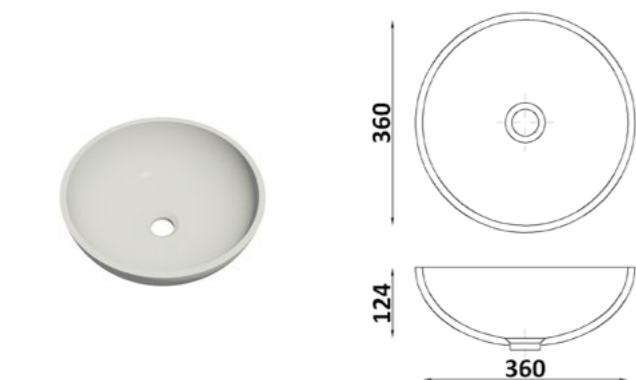

# GRANDEX sinks and washbasins

Washbasins to order

model **UD600**

model **UK600**

model **UC650**

model **UO320**

model **UO360**

model **UO400**