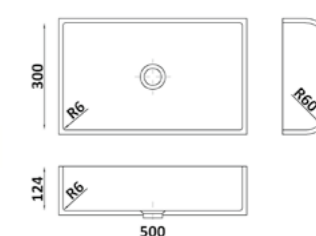

model **UD500**