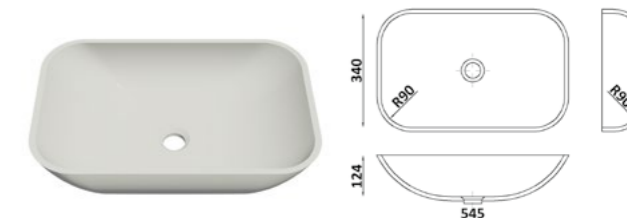

model **UQ545**