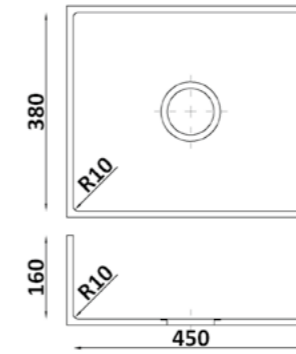

Sinks to order

model **WS450**

model **WS500**

model **WV390**

Technical characteristics of GRANDEX

Minimum order: 0.5 slab.

Slab weight: 60 kg.

Composition of GRANDEX solid surface